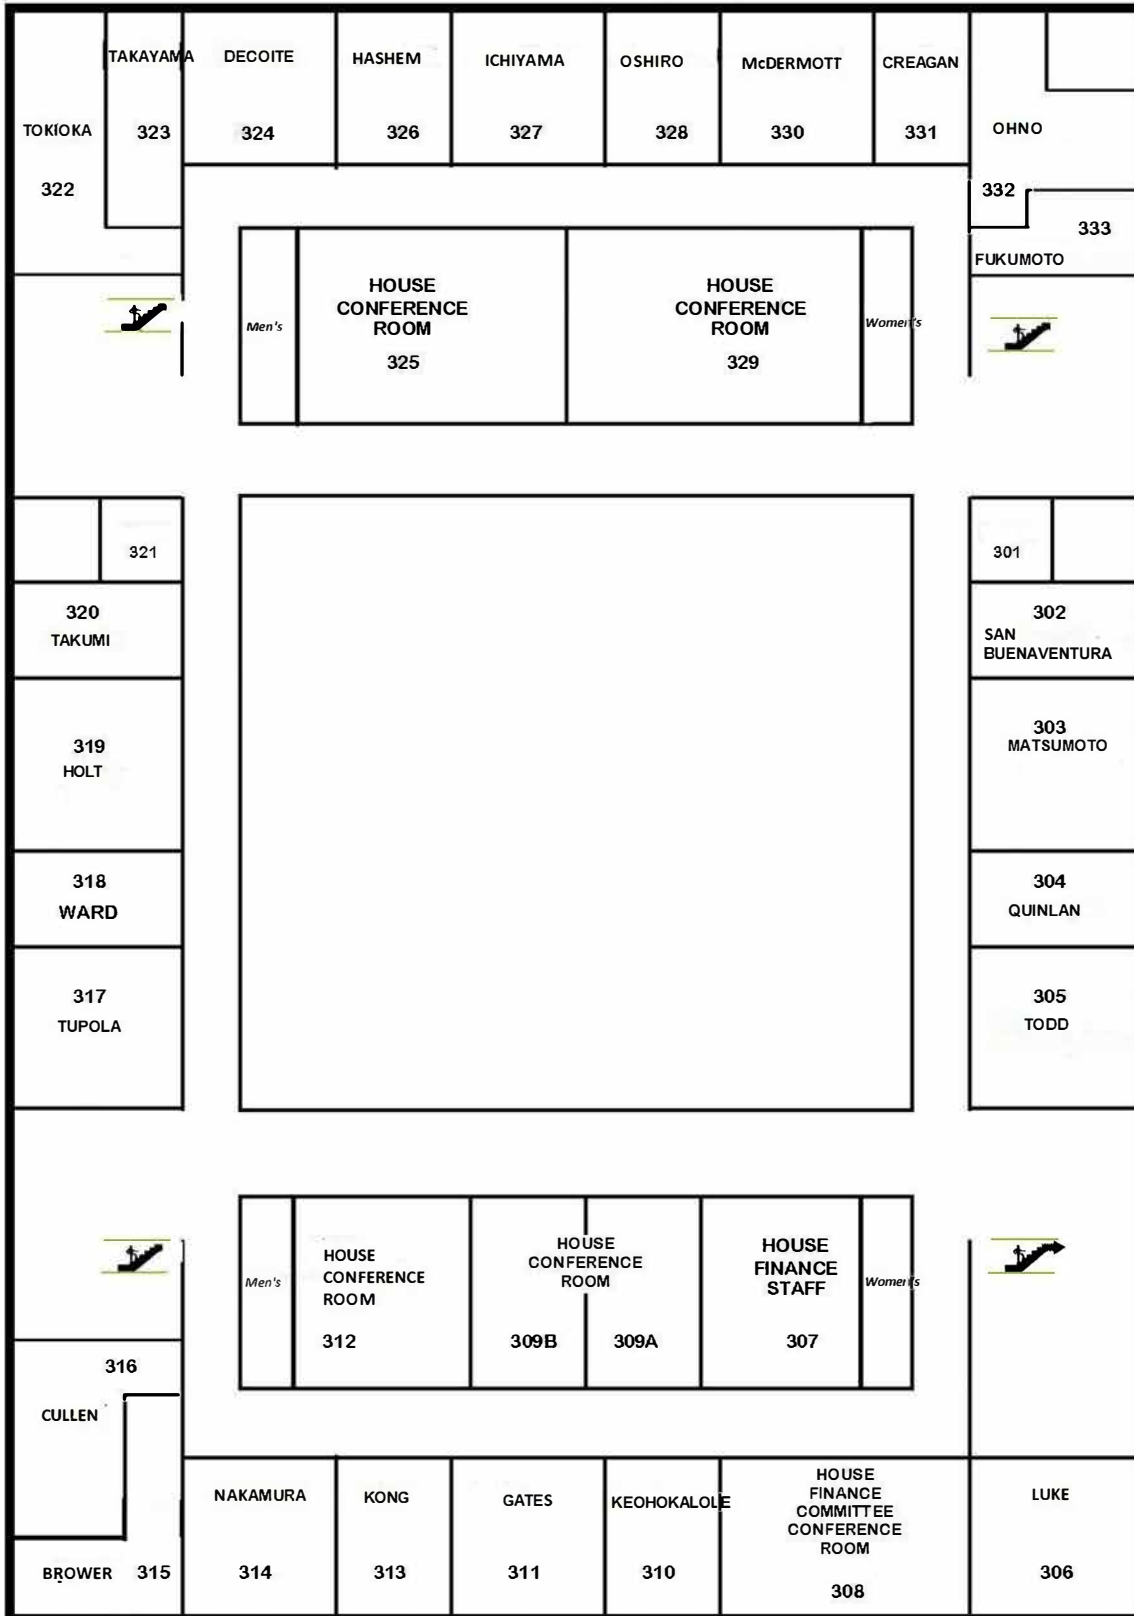

STATE CAPITOL THIRD FLOOR

RICHARDS STREET

BERETANIA STREET

PUNCHBOWL STREET