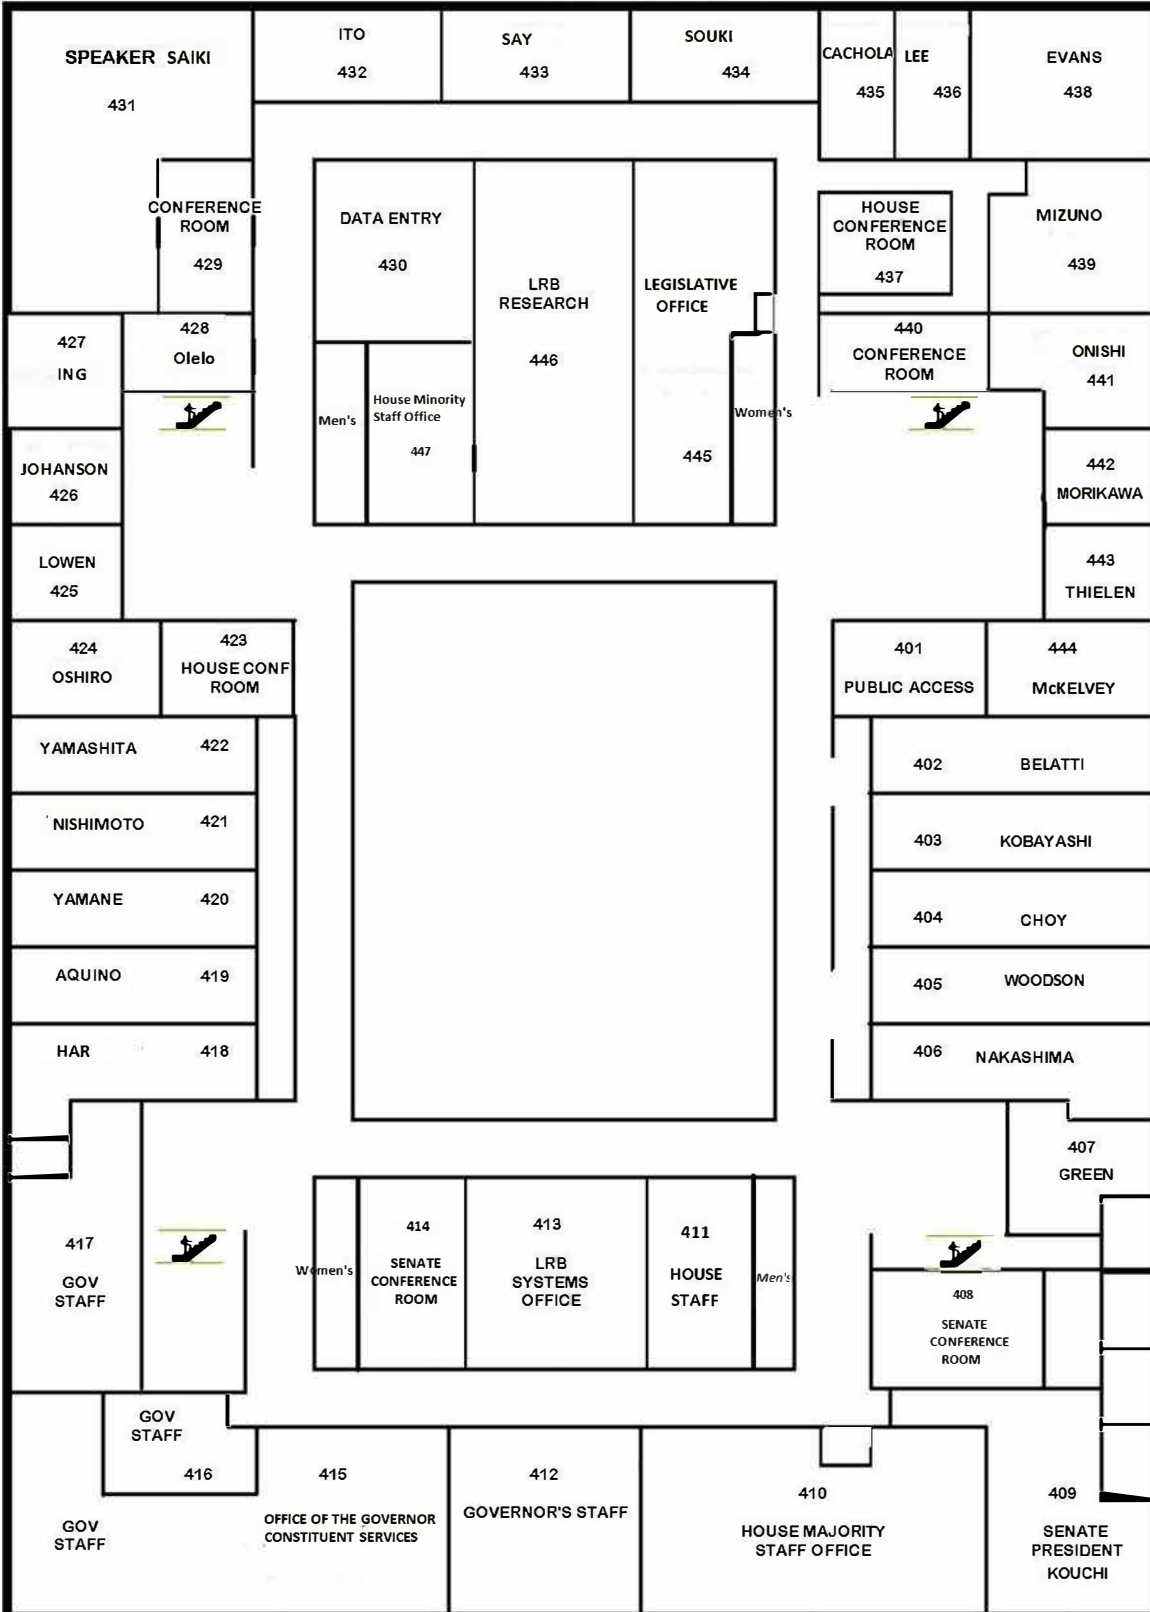

# STATE CAPITOL SECOND FLOOR

221 Keith- Agaran	222 Shimabukuro	223 Chang	226 Espero	228 Kidani	230 Baker	231 Thielen							
220 Ihara	<table border="1" style="width: 100%; border-collapse: collapse; text-align: center;"> <tr> <td style="width: 10%; text-align: center;">M E N</td> <td style="width: 20%;">Senate Conference Room 224</td> <td style="width: 20%;">Senate Conference Room 225</td> <td style="width: 10%; text-align: center;">227 Senate Staff</td> <td style="width: 20%;">Senate Conference Room 229</td> <td style="width: 10%; text-align: center;">W O M E N</td> </tr> </table>					M E N	Senate Conference Room 224	Senate Conference Room 225	227 Senate Staff	Senate Conference Room 229	W O M E N	Elevator/ Stairs	
M E N						Senate Conference Room 224	Senate Conference Room 225	227 Senate Staff	Senate Conference Room 229	W O M E N			
Elevator/ Stairs	Public Phones	201 Gabbard											
219 Taniguchi	<table border="1" style="width: 100%; border-collapse: collapse; text-align: center;"> <tr> <td colspan="6" style="height: 100px;"> </td> </tr> </table>											202 Tokuda	
218 Kim						203 Ruderman							
217 Riviere	204 Rhoads												
216 Wakai	<table border="1" style="width: 100%; border-collapse: collapse; text-align: center;"> <tr> <td style="width: 10%; text-align: center;">W O M E N</td> <td style="width: 20%;">Senate Staff 212</td> <td style="width: 20%;">Conference Room 211</td> <td style="width: 20%;">Senate Staff 209</td> <td style="width: 10%; text-align: center;">M E N</td> </tr> </table>					W O M E N	Senate Staff 212	Conference Room 211	Senate Staff 209	M E N	Elevator/ Stairs		
W O M E N						Senate Staff 212	Conference Room 211	Senate Staff 209	M E N				
Elevator/ Stairs	215 Harimoto	214 Nishihara	213 Kahele	210 Inouye	208 Dela Cruz	206 Galuteria	205 English						

# STATE CAPITOL THIRD FLOOR

RICHARDS STREET

BERETANIA STREET

PUNCHBOWL STREET

# STATE CAPITOL FOURTH FLOOR

Makai  Mauka

RICHARDS STREET

PUNCHBOWL STREET

REV 5/22/17