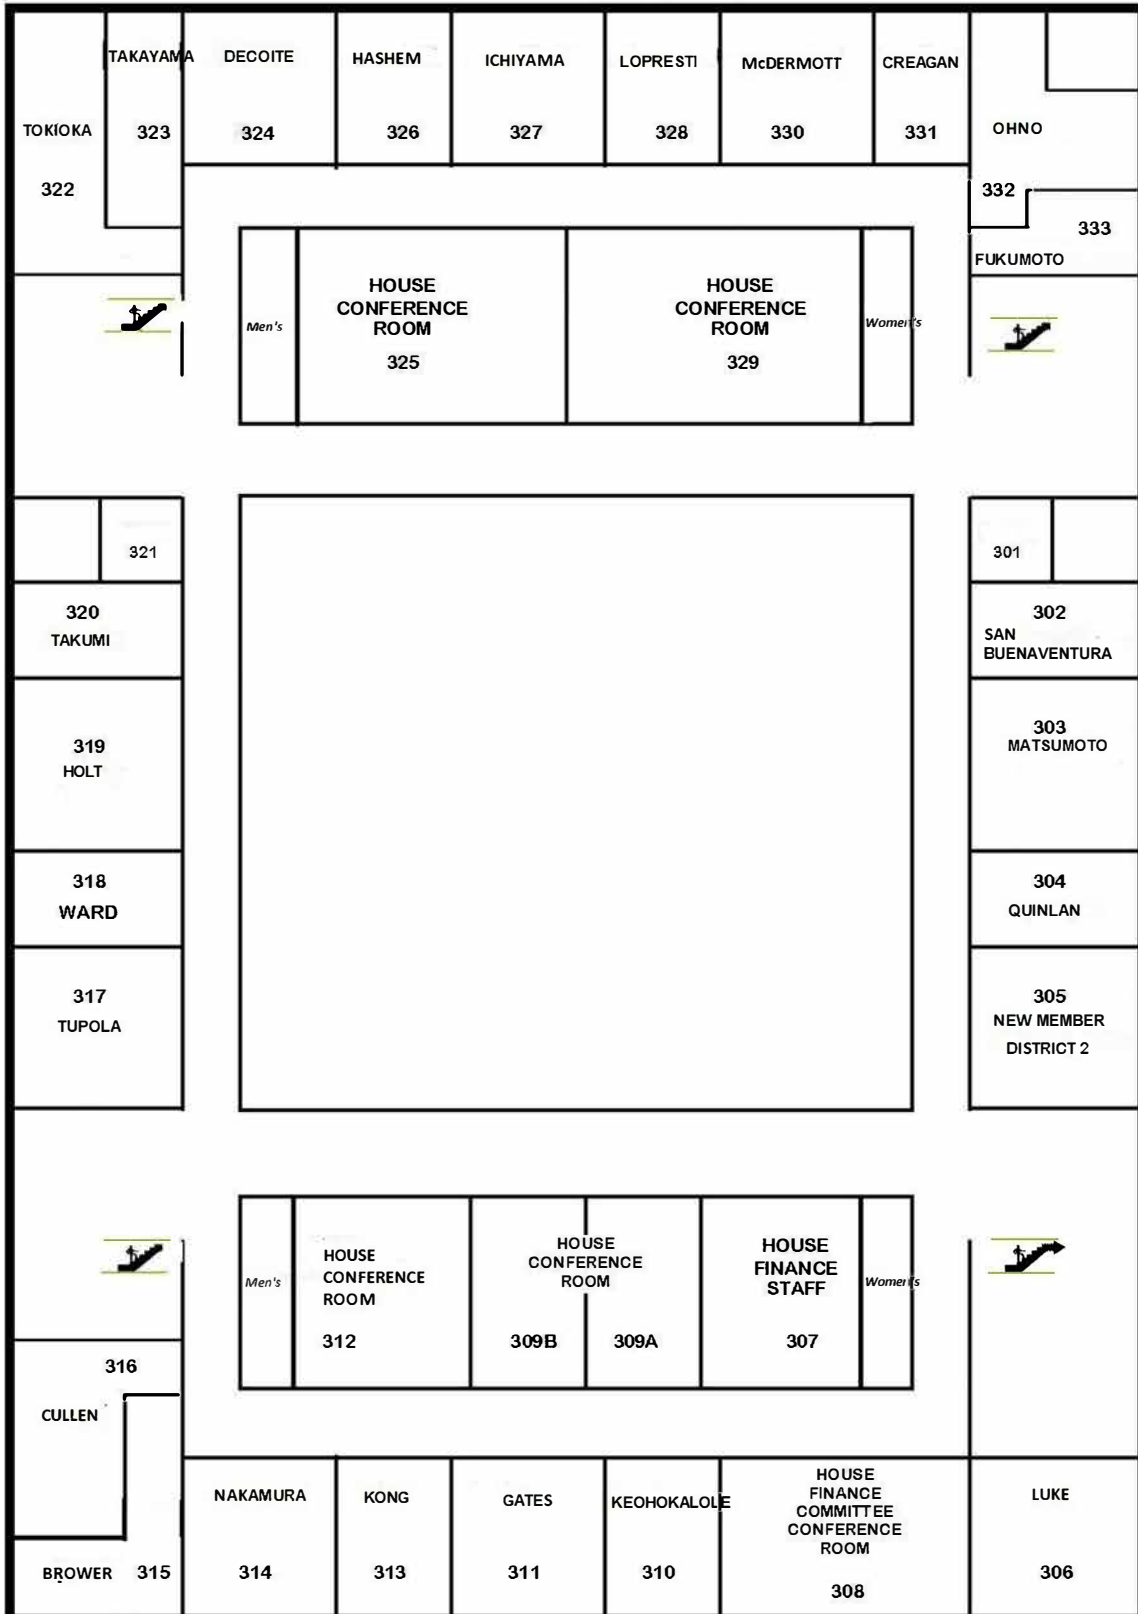

# STATE CAPITOL CHAMBER FLOOR

# STATE CAPITOL SECOND FLOOR

221 Keith- Agaran	222 Shimabukuro	223 Chang	226 Espero	228 Kidani	230 Baker	231 Thielen							
220 Ihara	<table border="1" style="width: 100%; border-collapse: collapse; text-align: center;"> <tr> <td style="width: 10%; text-align: center;">M E N</td> <td style="width: 20%;">Senate Conference Room 224</td> <td style="width: 20%;">Senate Conference Room 225</td> <td style="width: 10%; text-align: center;">227 Senate Staff</td> <td style="width: 20%;">Senate Conference Room 229</td> <td style="width: 10%; text-align: center;">W O M E N</td> </tr> </table>					M E N	Senate Conference Room 224	Senate Conference Room 225	227 Senate Staff	Senate Conference Room 229	W O M E N	Elevator/ Stairs	
M E N						Senate Conference Room 224	Senate Conference Room 225	227 Senate Staff	Senate Conference Room 229	W O M E N			
Elevator/ Stairs	Public Phones	201 Gabbard											
219 Taniguchi	<table border="1" style="width: 100%; border-collapse: collapse; text-align: center;"> <tr> <td colspan="6" style="height: 100px;"> </td> </tr> </table>											202 Tokuda	
218 Kim						203 Ruderman							
217 Riviere	204 Rhoads												
216 Wakai	<table border="1" style="width: 100%; border-collapse: collapse; text-align: center;"> <tr> <td style="width: 10%; text-align: center;">W O M E N</td> <td style="width: 20%;">Senate Staff 212</td> <td style="width: 20%;">Conference Room 211</td> <td style="width: 20%;">Senate Staff 209</td> <td style="width: 10%; text-align: center;">M E N</td> </tr> </table>					W O M E N	Senate Staff 212	Conference Room 211	Senate Staff 209	M E N	Elevator/ Stairs		
W O M E N						Senate Staff 212	Conference Room 211	Senate Staff 209	M E N				
Elevator/ Stairs	215 Harimoto	214 Nishihara	213 Kahele	210 Inouye	208 Dela Cruz	206 Galuteria	205 English						

# STATE CAPITOL THIRD FLOOR

RICHARDS STREET

BERETANIA STREET

PUNCHBOWL STREET