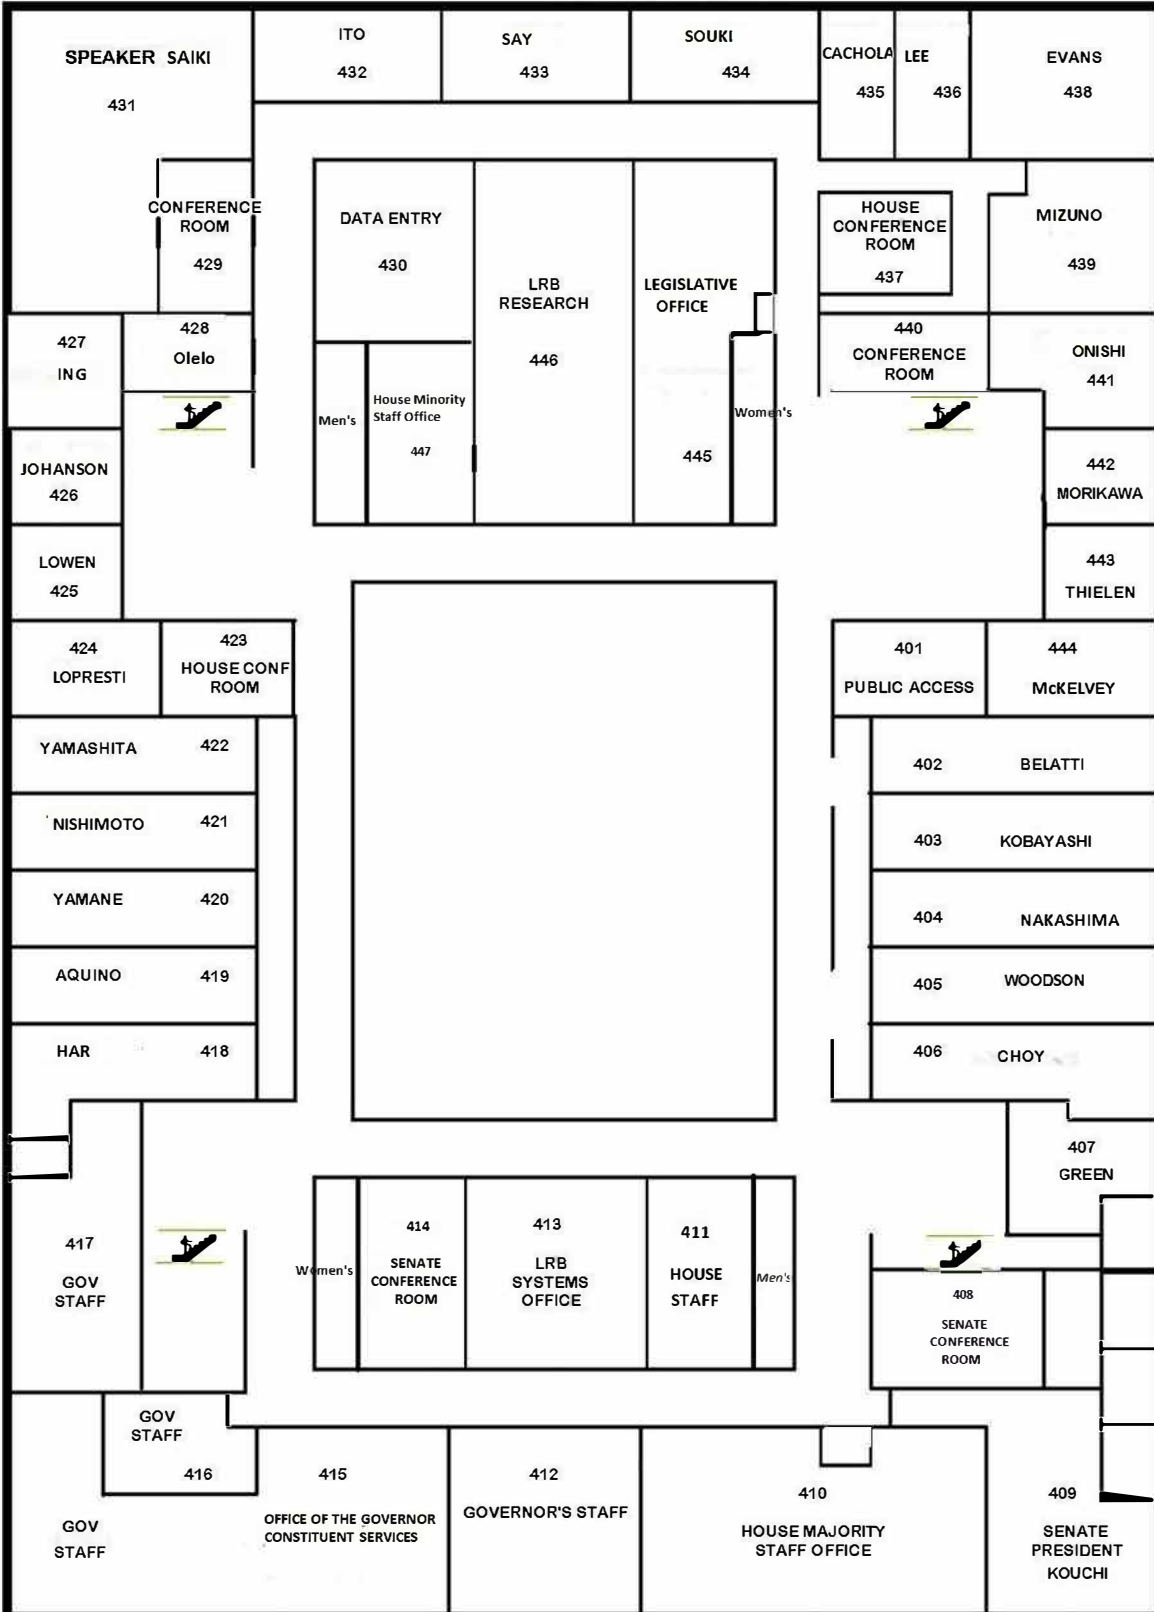

STATE CAPITOL FOURTH FLOOR

Makai Mauka

RICHARDS STREET

PUNCHBOWL STREET

REV 6/21/17