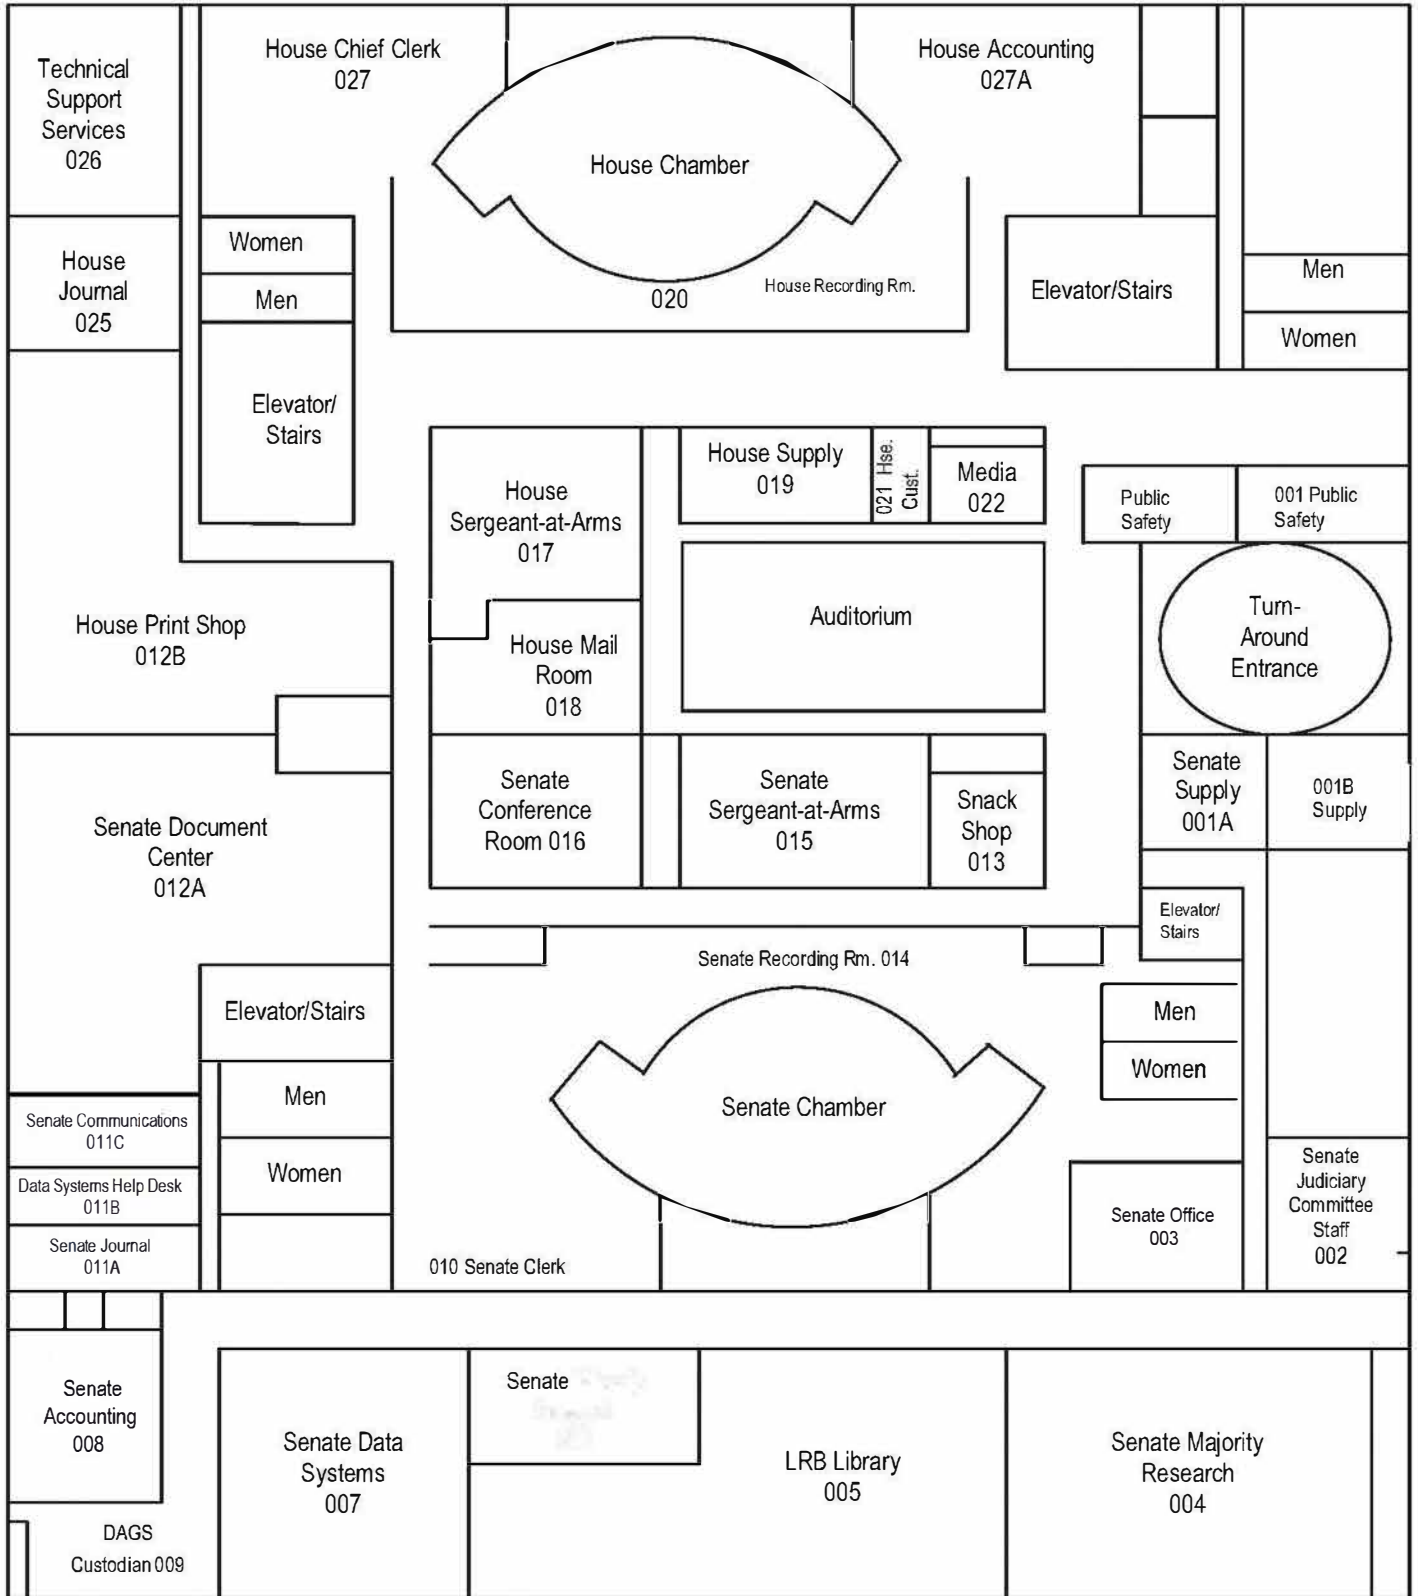

# STATE CAPITOL CHAMBER FLOOR

# STATE CAPITOL SECOND FLOOR

221 Keith- Agaran	222 Shimabukuro	223 Chang	226 Espero	228 Kidani	230 Baker	231 Thielen							
220 Ihara	<table border="1" style="width: 100%; border-collapse: collapse; text-align: center;"> <tr> <td style="width: 10%; text-align: center;">M E N</td> <td style="width: 20%;">Senate Conference Room 224</td> <td style="width: 20%;">Senate Conference Room 225</td> <td style="width: 10%; text-align: center;">227 Senate Staff</td> <td style="width: 20%;">Senate Conference Room 229</td> <td style="width: 10%; text-align: center;">W O M E N</td> </tr> </table>					M E N	Senate Conference Room 224	Senate Conference Room 225	227 Senate Staff	Senate Conference Room 229	W O M E N	Elevator/ Stairs	
M E N						Senate Conference Room 224	Senate Conference Room 225	227 Senate Staff	Senate Conference Room 229	W O M E N			
Elevator/ Stairs	Public Phones	201 Gabbard											
219 Taniguchi	<table border="1" style="width: 100%; border-collapse: collapse; text-align: center;"> <tr> <td colspan="6" style="height: 100px;"> </td> </tr> </table>											202 Tokuda	
218 Kim						203 Ruderman							
217 Riviere	204 Rhoads												
216 Wakai	<table border="1" style="width: 100%; border-collapse: collapse; text-align: center;"> <tr> <td style="width: 10%; text-align: center;">W O M E N</td> <td style="width: 20%;">Senate Staff 212</td> <td style="width: 20%;">Conference Room 211</td> <td style="width: 20%;">Senate Staff 209</td> <td style="width: 10%; text-align: center;">M E N</td> </tr> </table>					W O M E N	Senate Staff 212	Conference Room 211	Senate Staff 209	M E N	Elevator/ Stairs		
W O M E N						Senate Staff 212	Conference Room 211	Senate Staff 209	M E N				
Elevator/ Stairs	215 Harimoto	214 Nishihara	213 Kahele	210 Inouye	208 Dela Cruz	206 Galuteria	205 English						

# STATE CAPITOL THIRD FLOOR

RICHARDS STREET

BERETANIA STREET

PUNCHBOWL STREET